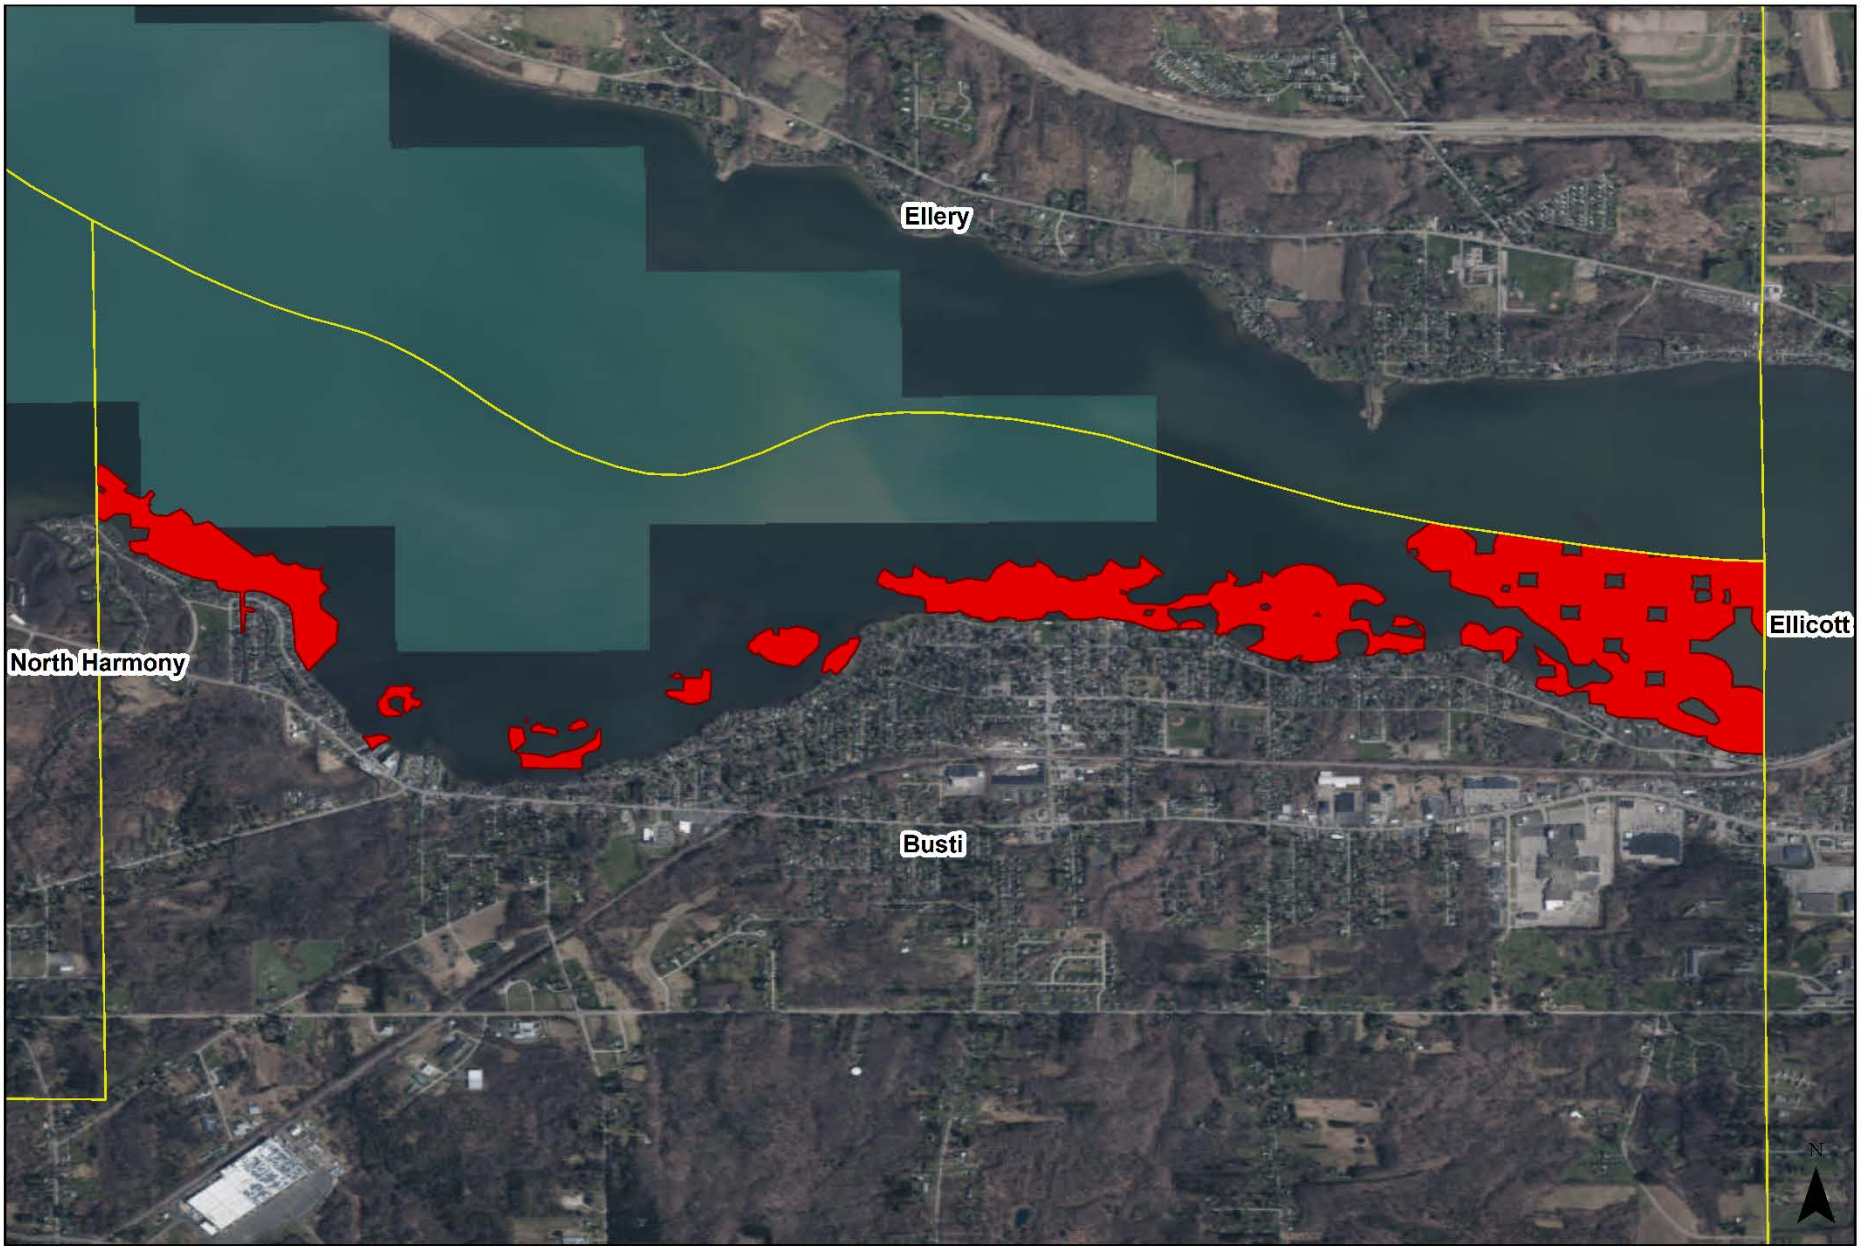

Eurasian Water Milfoil Estimated Extent
Fall 2020 (Updated)
Chautauqua - 750 Acres

EWM Estimated Extent 

Chautauqua Lake SAV Survey
North Carolina State University

**Eurasian Water Milfoil Estimated Extent
Fall 2020 (Updated)
Mayville - 278 Acres**

EWM Estimated Extent

*Chautauqua Lake SAV Survey
North Carolina State University*
0 0.1 0.2 0.4 Miles

Eurasian Water Milfoil Estimated Extent
Fall 2020 (Updated)
Ellery - 681 Acres

EWM Estimated Extent 

Chautauqua Lake SAV Survey
North Carolina State University
 Miles

Eurasian Water Milfoil Estimated Extent
Fall 2020 (Updated)
Bemus Point - 56 Acres

EWM Estimated Extent 

Chautauqua Lake SAV Survey
North Carolina State University
 Miles
0 0.075 0.15 0.3

Eurasian Water Milfoil Estimated Extent
Fall 2020 (Updated)
Busti - 352 Acres

EWM Estimated Extent 

Chautauqua Lake SAV Survey
North Carolina State University
0 0.25 0.5 1 Miles

Eurasian Water Milfoil Estimated Extent
Fall 2020 (Updated)
Lakewood - 285 Acres

EWM Estimated Extent 

Chautauqua Lake SAV Survey
North Carolina State University
 Miles
0 0.125 0.25 0.5