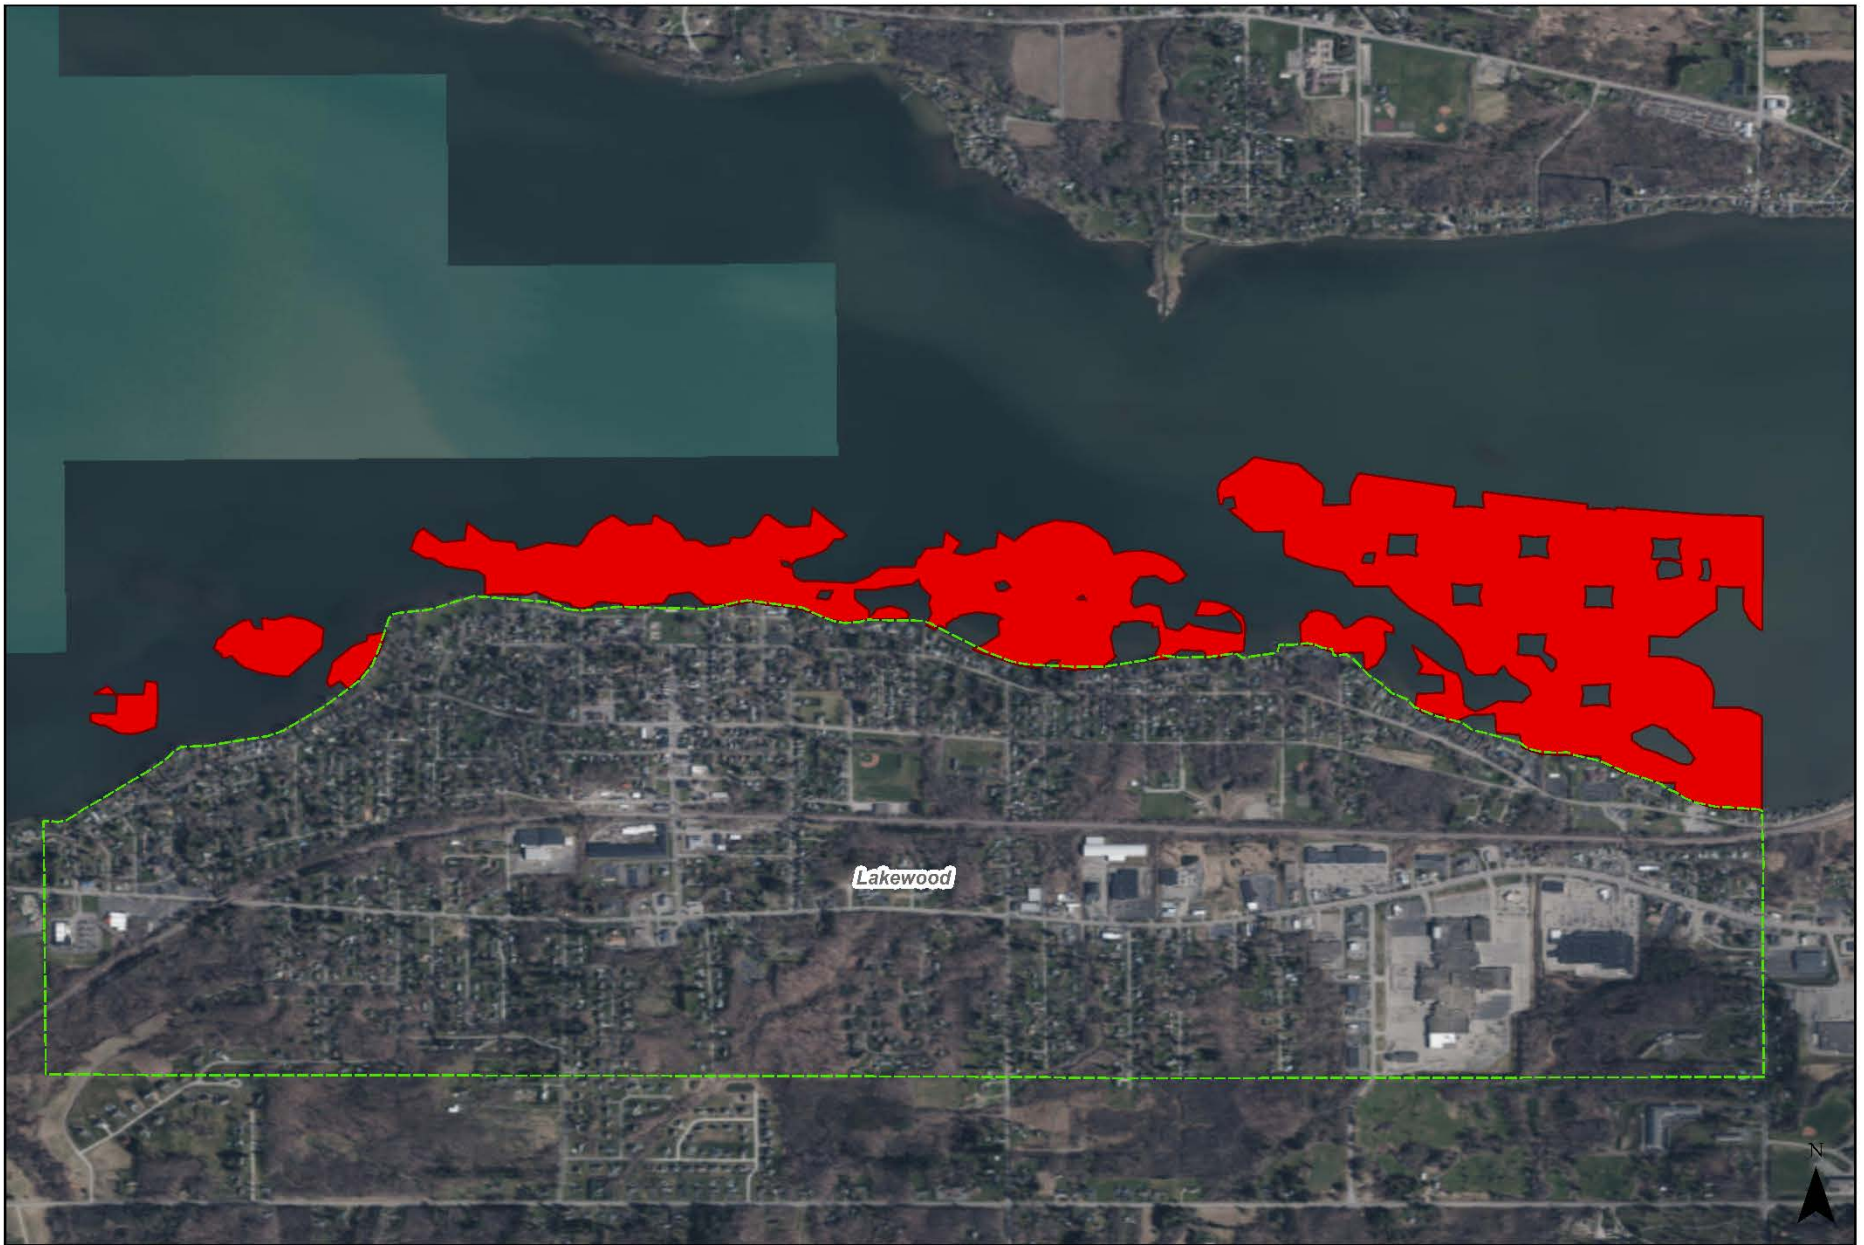

Eurasian Water Milfoil Estimated Extent
Fall 2020 (Updated)
Chautauqua - 750 Acres

EWM Estimated Extent 

Chautauqua Lake SAV Survey
North Carolina State University

**Eurasian Water Milfoil Estimated Extent
Fall 2020 (Updated)
Mayville - 278 Acres**

Eurasian Water Milfoil Estimated Extent
Fall 2020 (Updated)
Bemus Point - 56 Acres

EWM Estimated Extent 

Chautauqua Lake SAV Survey
North Carolina State University
 Miles
0 0.075 0.15 0.3

Eurasian Water Milfoil Estimated Extent
Fall 2020 (Updated)
Busti - 352 Acres

EWM Estimated Extent 

Chautauqua Lake SAV Survey
North Carolina State University
0 0.25 0.5 1 Miles

Eurasian Water Milfoil Estimated Extent
Fall 2020 (Updated)
Lakewood - 285 Acres

EWM Estimated Extent 

Chautauqua Lake SAV Survey
North Carolina State University
 Miles
0 0.125 0.25 0.5

Eurasian Water Milfoil Estimated Extent
Fall 2020 (Updated)
Ellicott - 128 Acres

EWM Estimated Extent

Chautauqua Lake SAV Survey
North Carolina State University

Eurasian Water Milfoil Estimated Extent
Fall 2020 (Updated)
Celeron - 44 Acres