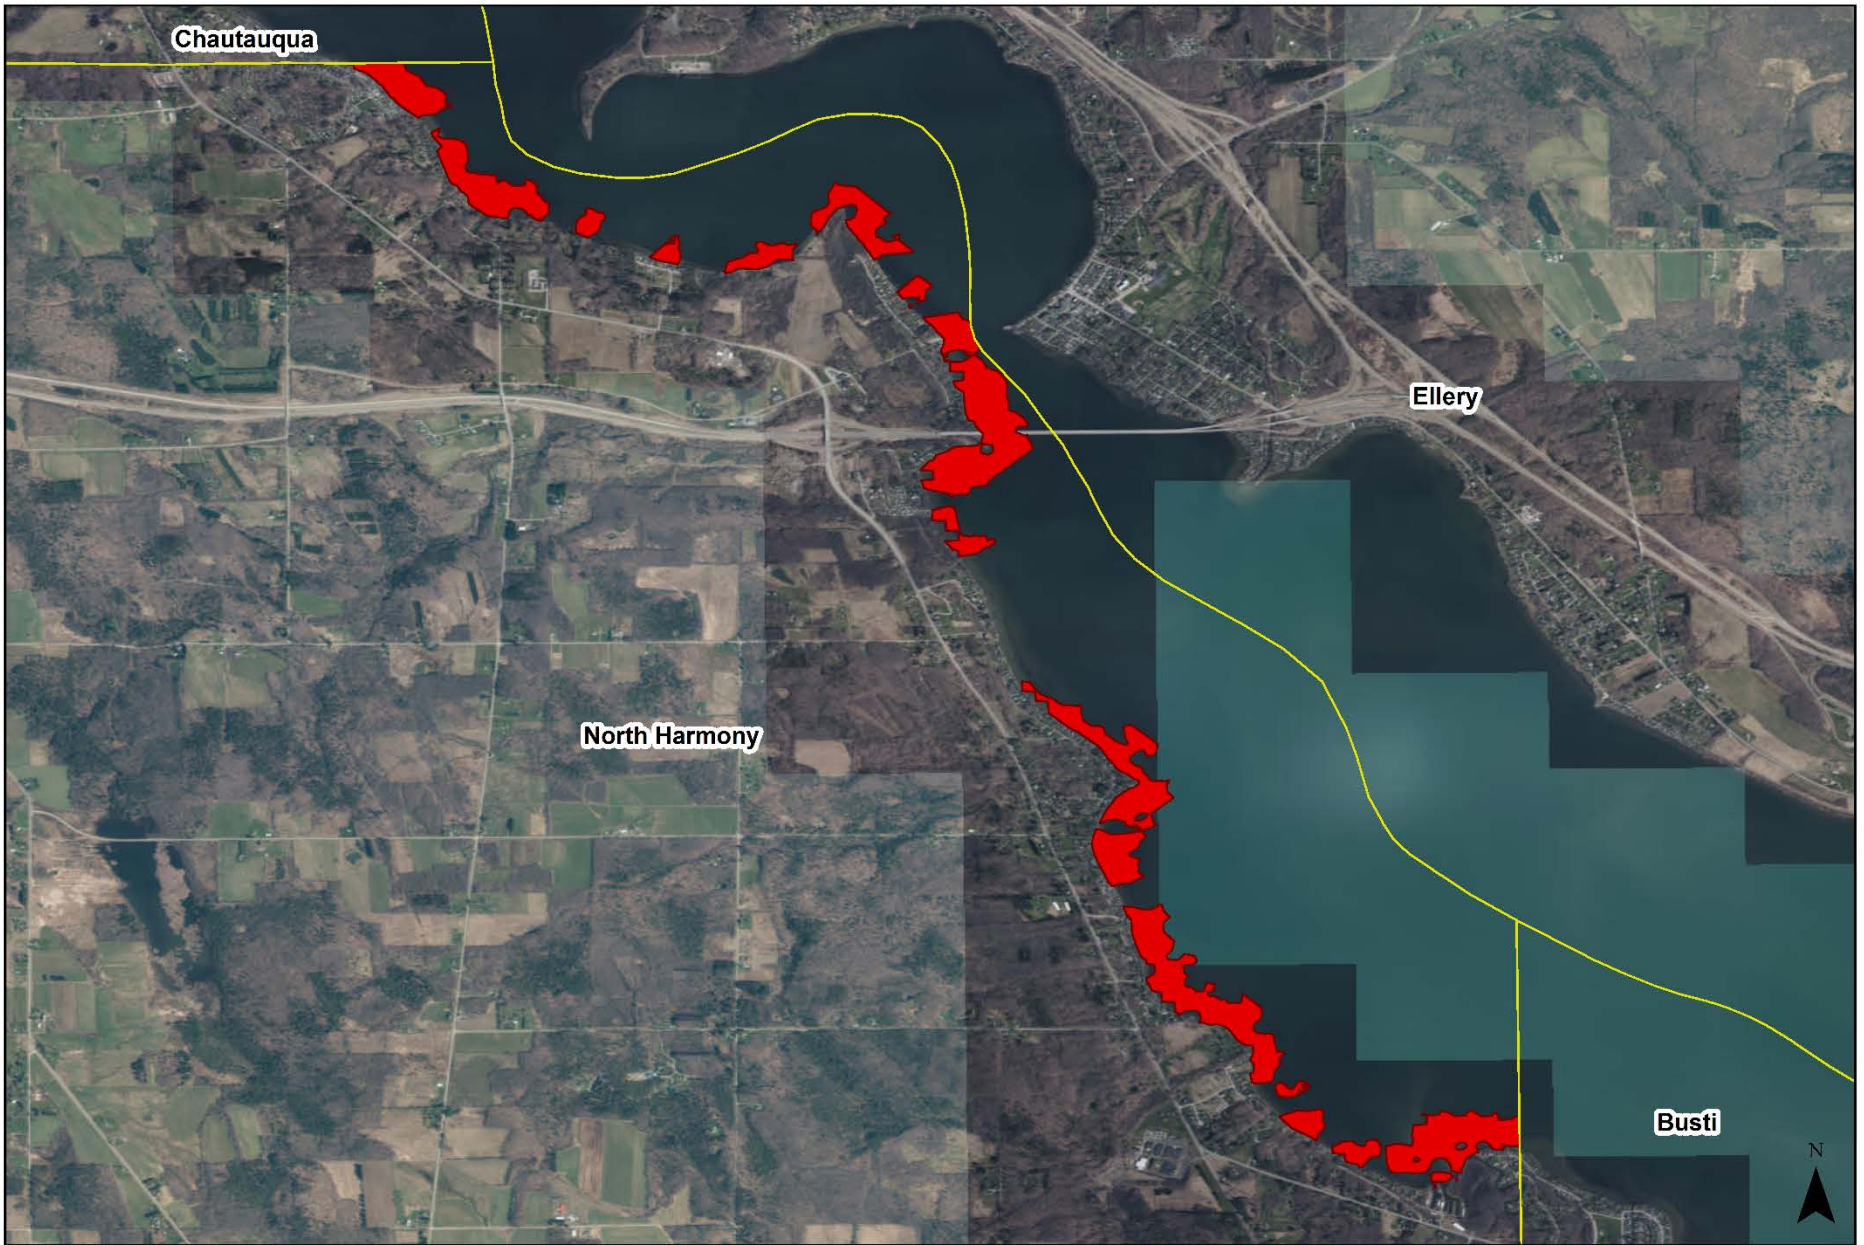

EWM Estimated Extent 

Chautauqua Lake SAV Survey
North Carolina State University
0 0.25 0.5 1 Miles

Eurasian Water Milfoil Estimated Extent
Fall 2020 (Updated)
Lakewood - 285 Acres

EWM Estimated Extent 

Chautauqua Lake SAV Survey
North Carolina State University
 Miles
0 0.125 0.25 0.5

Eurasian Water Milfoil Estimated Extent
Fall 2020 (Updated)
Ellicott - 128 Acres

EWM Estimated Extent

Chautauqua Lake SAV Survey
North Carolina State University

Eurasian Water Milfoil Estimated Extent
Fall 2020 (Updated)
Celeron - 44 Acres

EWM Estimated Extent 

Chautauqua Lake SAV Survey
North Carolina State University
0 0.0375 0.075 0.15 Miles

Eurasian Water Milfoil Estimated Extent
Fall 2020 (Updated)
North Harmony - 303 Acres

EWM Estimated Extent 