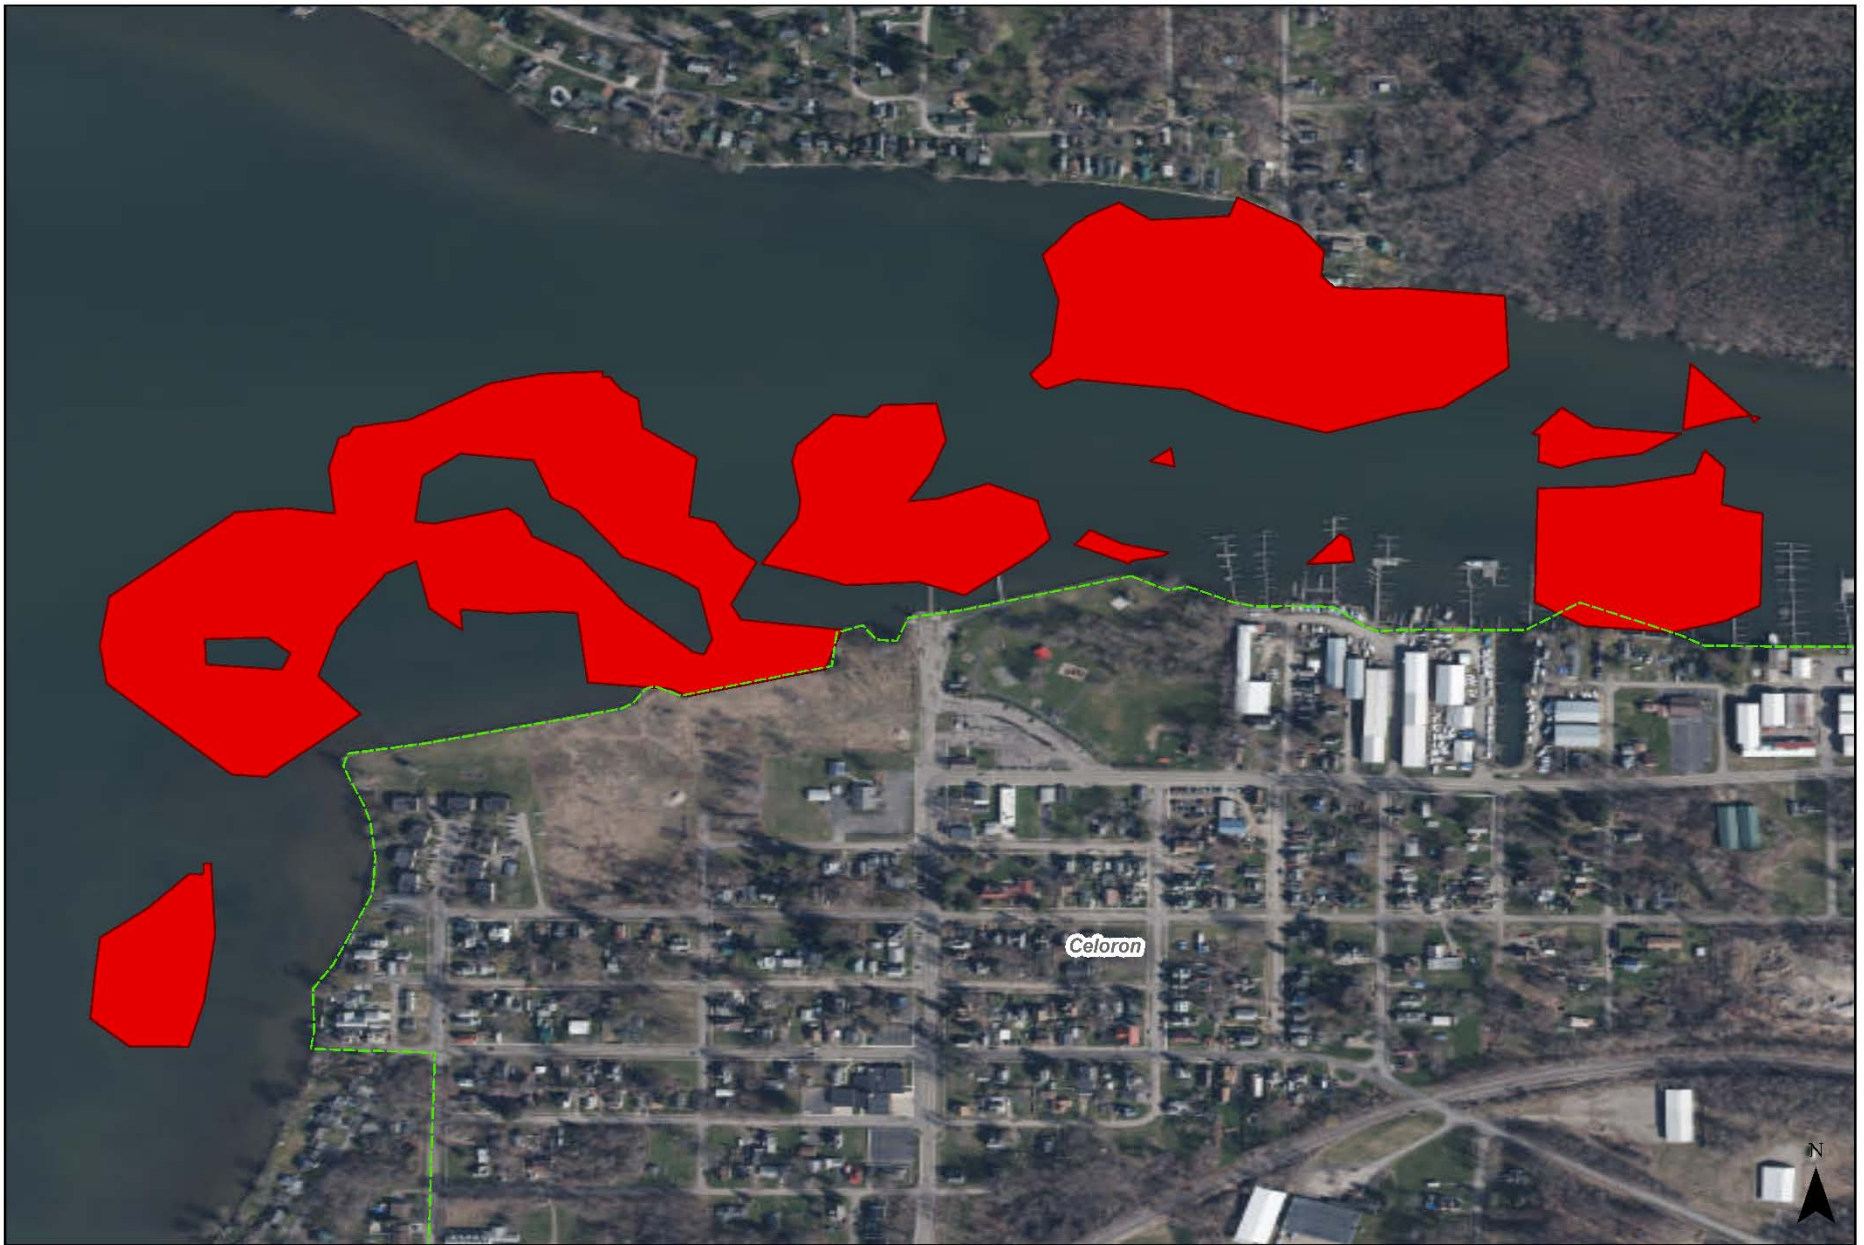

Eurasian Water Milfoil Estimated Extent
Fall 2020 (Updated)
Bemus Point - 56 Acres

EWM Estimated Extent 

Chautauqua Lake SAV Survey
North Carolina State University
 Miles
0 0.075 0.15 0.3

Eurasian Water Milfoil Estimated Extent
Fall 2020 (Updated)
Busti - 352 Acres

EWM Estimated Extent 

Chautauqua Lake SAV Survey
North Carolina State University
0 0.25 0.5 1 Miles

Eurasian Water Milfoil Estimated Extent
Fall 2020 (Updated)
Lakewood - 285 Acres

EWM Estimated Extent 

Chautauqua Lake SAV Survey
North Carolina State University
 Miles
0 0.125 0.25 0.5

Eurasian Water Milfoil Estimated Extent
Fall 2020 (Updated)
Ellicott - 128 Acres

EWM Estimated Extent

Chautauqua Lake SAV Survey
North Carolina State University

Eurasian Water Milfoil Estimated Extent
Fall 2020 (Updated)
Celeron - 44 Acres

EWM Estimated Extent 

Chautauqua Lake SAV Survey
North Carolina State University
0 0.0375 0.075 0.15 Miles

Eurasian Water Milfoil Estimated Extent
Fall 2020 (Updated)
North Harmony - 303 Acres

EWM Estimated Extent 