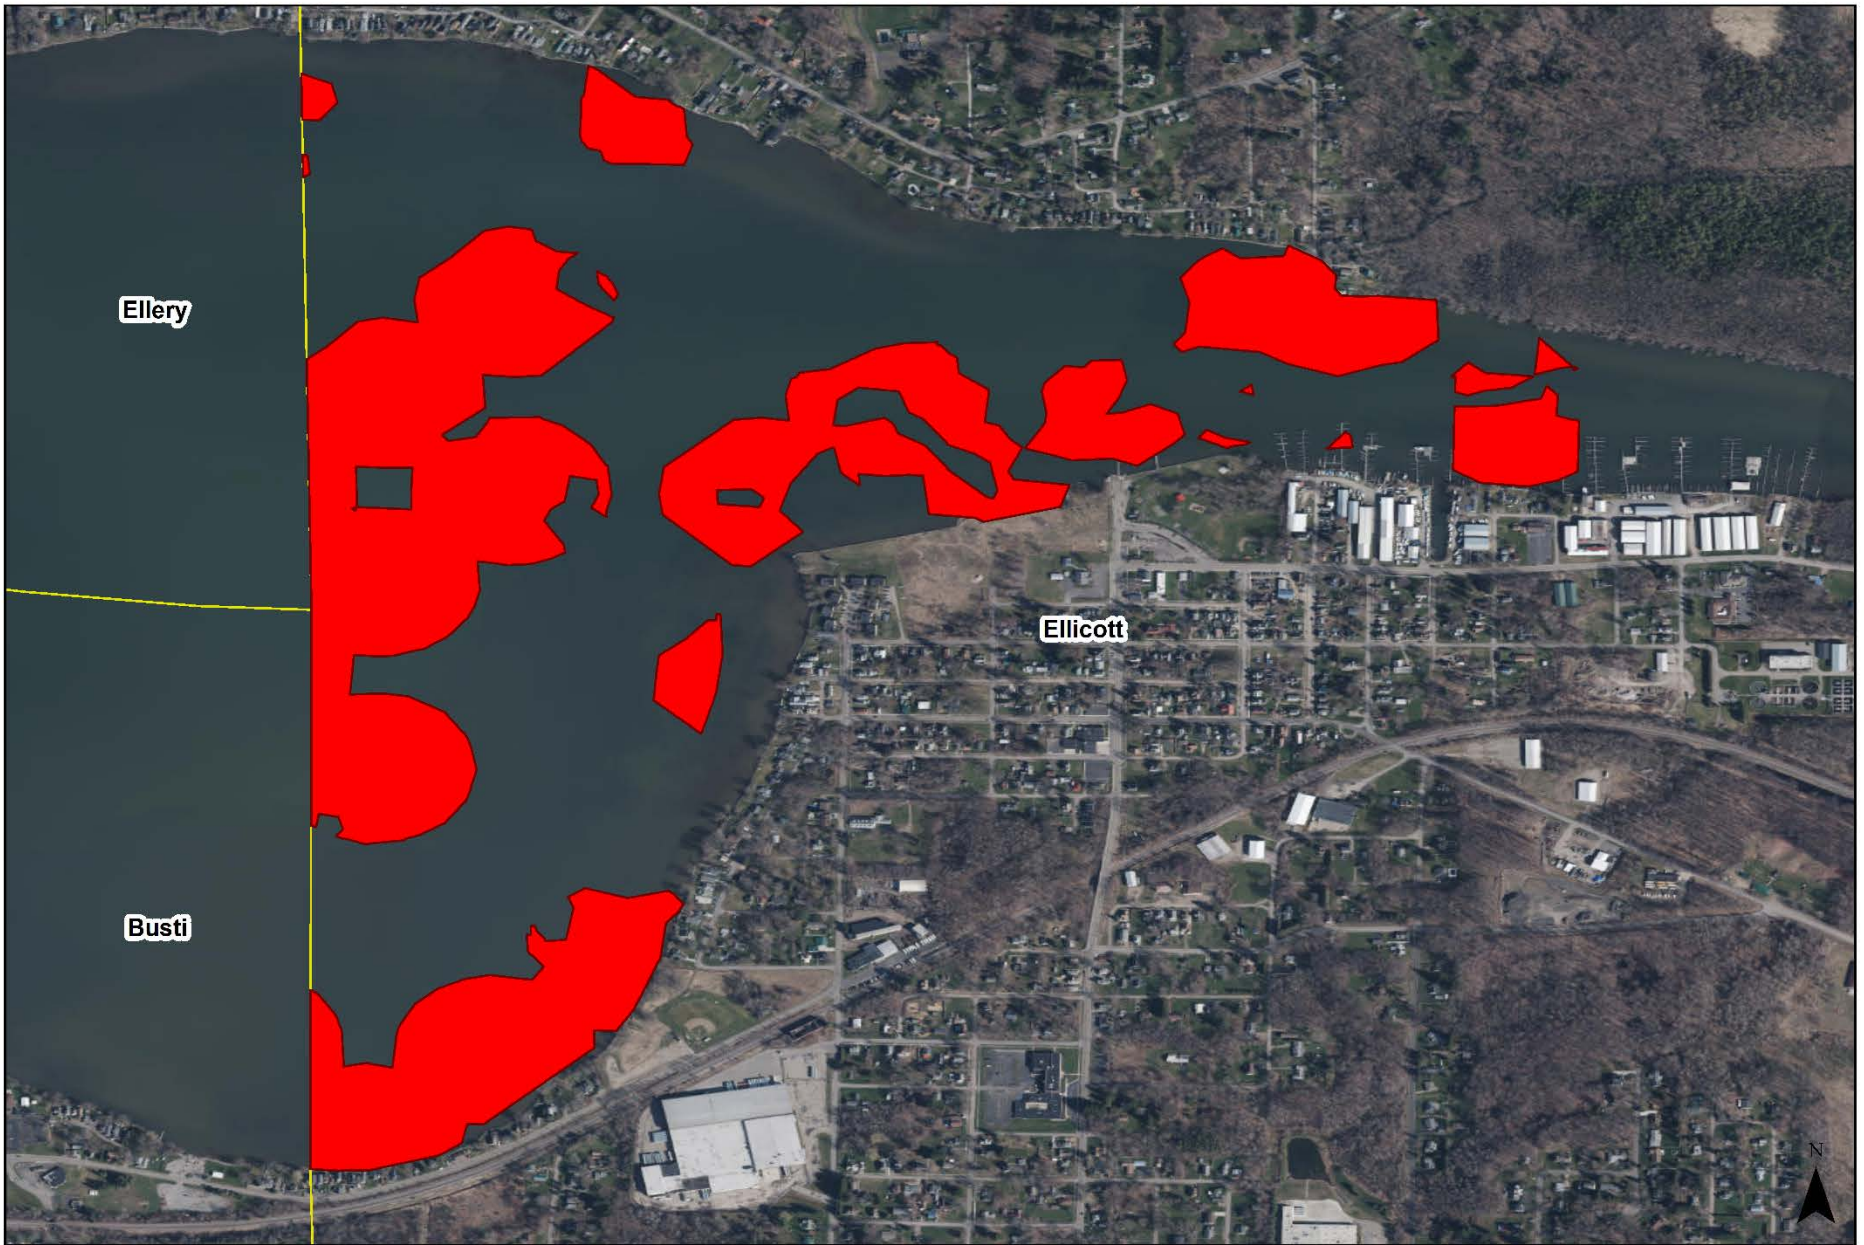

Eurasian Water Milfoil Estimated Extent
Fall 2020 (Updated)
Bemus Point - 56 Acres

EWM Estimated Extent 

Chautauqua Lake SAV Survey
North Carolina State University
 Miles
0 0.075 0.15 0.3

Eurasian Water Milfoil Estimated Extent
Fall 2020 (Updated)
Busti - 352 Acres

EWM Estimated Extent 

Chautauqua Lake SAV Survey
North Carolina State University
0 0.25 0.5 1 Miles

Eurasian Water Milfoil Estimated Extent
Fall 2020 (Updated)
Lakewood - 285 Acres

EWM Estimated Extent 

Chautauqua Lake SAV Survey
North Carolina State University
 Miles
0 0.125 0.25 0.5

Eurasian Water Milfoil Estimated Extent
Fall 2020 (Updated)
Ellicott - 128 Acres

EWM Estimated Extent

Chautauqua Lake SAV Survey
North Carolina State University

Eurasian Water Milfoil Estimated Extent
Fall 2020 (Updated)
Celeron - 44 Acres

EWM Estimated Extent 

Chautauqua Lake SAV Survey
North Carolina State University
0 0.0375 0.075 0.15 Miles

Eurasian Water Milfoil Estimated Extent
Fall 2020 (Updated)
North Harmony - 303 Acres

EWM Estimated Extent 