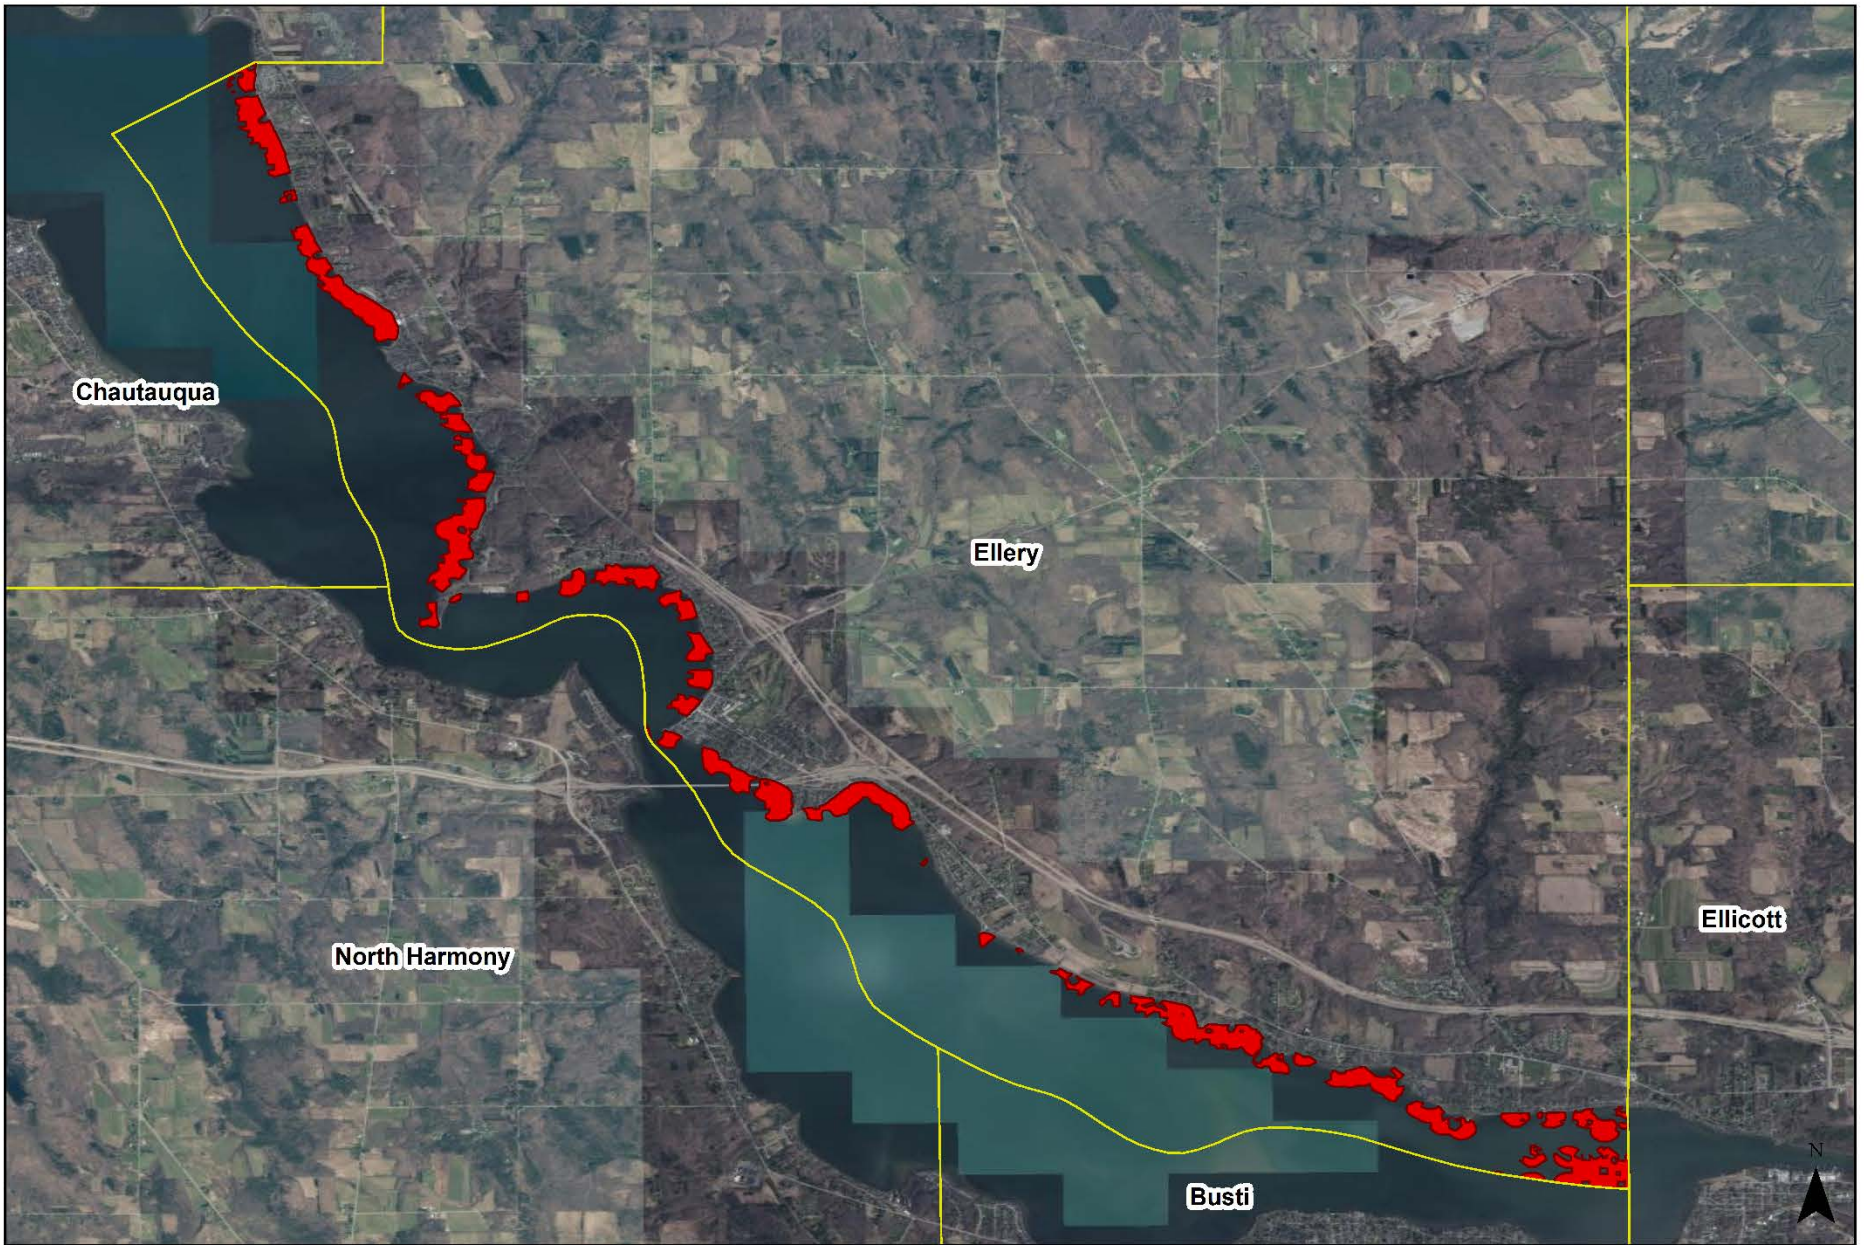

Eurasian Water Milfoil Estimated Extent
Fall 2020 (Updated)
Chautauqua - 750 Acres

EWM Estimated Extent 

Chautauqua Lake SAV Survey
North Carolina State University

**Eurasian Water Milfoil Estimated Extent
Fall 2020 (Updated)
Mayville - 278 Acres**

EWM Estimated Extent

*Chautauqua Lake SAV Survey
North Carolina State University*
0 0.1 0.2 0.4 Miles

Eurasian Water Milfoil Estimated Extent
Fall 2020 (Updated)
Ellery - 681 Acres

EWM Estimated Extent 

Chautauqua Lake SAV Survey
North Carolina State University
 Miles

Eurasian Water Milfoil Estimated Extent
Fall 2020 (Updated)
Bemus Point - 56 Acres

EWM Estimated Extent 

Chautauqua Lake SAV Survey
North Carolina State University
 Miles
0 0.075 0.15 0.3

Eurasian Water Milfoil Estimated Extent
Fall 2020 (Updated)
Busti - 352 Acres

EWM Estimated Extent 

Chautauqua Lake SAV Survey
North Carolina State University
0 0.25 0.5 1 Miles

Eurasian Water Milfoil Estimated Extent
Fall 2020 (Updated)
Lakewood - 285 Acres

EWM Estimated Extent 

Chautauqua Lake SAV Survey
North Carolina State University
 Miles
0 0.125 0.25 0.5